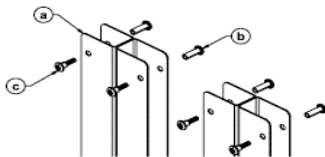

Part No.	Description	Qty.
a	S190-02-54	Bracket, "U" Continuous 2" x 54"	2
b	FAST-P001	Screw #14 x 3/4" Sheet Metal Torx-T27	5
c	FAST-P003	Screw #10-24 x 3/4" BTN Barrel-Female Torx-T27 w/Pin SS	15
d	FAST-P004	Screw #10-24 x 3/4" BTN Step-Male Torx-T27 w/Pins SS	15

NOTE: Torx bits are not included but can be ordered separately.

Alcove Kit (Stainless Continuous)	HDWP-S0479-54	List Price
	Includes:	$ 320.00