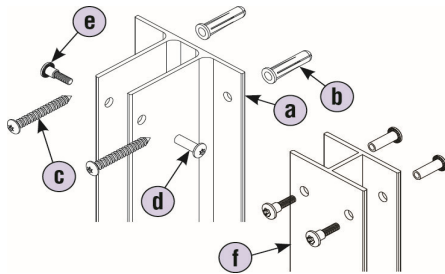

NOTE: Torx bits are not included but can be ordered separately.

Alcove Kit (Stainless Continuous)	HDWP-S0479-54	List Price
	Includes:	\$ 320.00

	Part No.	Description	Qty.
a	HDWP-S182-54	Bracket, Continuous Alcove "H" SS	2
b	FAST-P003	Screw #10-24 x 3/4" BTN Barrel-Female Torx-T27 w/Pin SS	20
c	FAST-P004	Screw #10-24 x 3/4" BTN Step-Male Torx-T27 w/Pin SS	20

NOTE: Torx bits are not included but can be ordered separately.

Alcove Kit (Aluminum Continuous)	HDWP-A4AL	List Price
	Includes:	\$ 83.00

	Part No.	Description	Qty.
a	HDWP-A0114	Bracket, Continuous Alcove	1
b	FAST-P003	Screw #10-24 x 3/4" BTN Barrel-Female Torx-T27 w/Pin SS	10
c	FAST-P004	Screw #10-24 x 3/4" BTN Step-Male Torx-T27	10

NOTE: Torx bits are not included but can be ordered separately.

Dividing Alcove Panel Kit (Aluminum Continuous)	HDWP-A0288	List Price
	Includes:	\$ 144.00

	Part No.	Description	Qty.
a	HDWP-A0116	Bracket, Continuous, Double-Ear	1
b	FAST-T373	Anchor - Plastic #14-16 x 1 1/4" Lg.	10
c	FAST-P002	Screw #14 x 2" BTN Sheet Metal Torx-T27 w/Pin SS	10
d	FAST-P003	Screw #10-24 x 3/4" BTN Barrel-Female Torx-T27 w/Pin SS	15
e	FAST-P004	Screw #10-24 x 3/4" BTN Step-Male Torx-T27	15
f	HDWP-A0114	Bracket, Continuous Alcove	1

NOTE: T7 Torx bit is not included but can be ordered separately.

Dividing Alcove Panel Kit (Aluminum Stirrup)	HDWP-A0286	List Price
	Includes:	\$ 68.00

	Part No.	Description	Qty.
a	HDWP-A0103	Bracket, Stirrup Double-Ear	3
b	FAST-P002	Screw #14 x 2" BTN Sheet Metal Torx-T27 w/Pin SS	6
c	FAST-T373	Anchor - Plastic #14-16 x 1 1/4" Lg.	6
d	FAST-P003	Screw #10-24 x 3/4" BTN Barrel-Female Torx-T27 w/Pin SS	13
e	FAST-P004	Screw #10-24 x 3/4" BTN Step-Male Torx-T27	13
f	HDWP-A0114	Bracket, Continuous Alcove	1