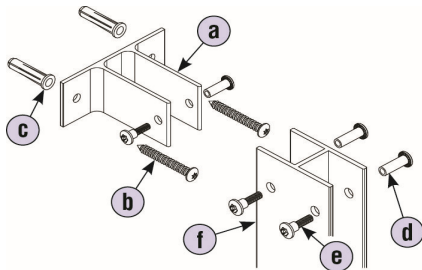

NOTE: Torx bits are not included but can be ordered separately.

Alcove Kit (Aluminum Continuous)	HDWP-A4AL	List Price
	Includes:	\$ 83.00

	Part No.	Description	Qty.
a	HDWP-A0114	Bracket, Continuous Alcove	1
b	FAST-P003	Screw #10-24 x 3/4" BTN Barrel-Female Torx-T27 w/Pin SS	10
c	FAST-P004	Screw #10-24 x 3/4" BTN Step-Male Torx-T27	10

NOTE: Torx bits are not included but can be ordered separately.

Dividing Alcove Panel Kit (Aluminum Continuous)	HDWP-A0288	List Price
	Includes:	\$ 144.00

	Part No.	Description	Qty.
a	HDWP-A0116	Bracket, Continuous, Double-Ear	1
b	FAST-T373	Anchor - Plastic #14-16 x 1 1/4" Lg.	10
c	FAST-P002	Screw #14 x 2" BTN Sheet Metal Torx-T27 w/Pin SS	10
d	FAST-P003	Screw #10-24 x 3/4" BTN Barrel-Female Torx-T27 w/Pin SS	15
e	FAST-P004	Screw #10-24 x 3/4" BTN Step-Male Torx-T27	15
f	HDWP-A0114	Bracket, Continuous Alcove	1

NOTE: T7 Torx bit is not included but can be ordered separately.

Dividing Alcove Panel Kit (Aluminum Stirrup)	HDWP-A0286	List Price
	Includes:	\$ 68.00

	Part No.	Description	Qty.
a	HDWP-A0103	Bracket, Stirrup Double-Ear	3
b	FAST-P002	Screw #14 x 2" BTN Sheet Metal Torx-T27 w/Pin SS	6
c	FAST-T373	Anchor - Plastic #14-16 x 1 1/4" Lg.	6
d	FAST-P003	Screw #10-24 x 3/4" BTN Barrel-Female Torx-T27 w/Pin SS	13
e	FAST-P004	Screw #10-24 x 3/4" BTN Step-Male Torx-T27	13
f	HDWP-A0114	Bracket, Continuous Alcove	1

NOTE: T7 Torx bit is not included but can be ordered separately.

Effective Date April 1, 2018

Additional Kits

Ending Alcove Panel Kit (Aluminum Continuous)		HDWP-A0289	List Price	
		Includes: \$ 144.00		
		Part No.	Description	Qty.
		a	HDWP-A0115 Bracket, Continuous, Single-Ear	1
		b	FAST-T373 Anchor - Plastic #14-16 x 1 1/8" Lg.	10
		c	FAST-P002 Screw #14 x 2" BTN Sheet Metal Torx-T27 w/Pin SS	10
		d	FAST-P003 Screw #10-24 x 3/4" BTN Barrel-Female Torx-T27 w/Pin SS	15
		e	FAST-P004 Screw #10-24 x 3/4" BTN Step-Male Torx-T27	15
f	HDWP-A0114 Bracket, Continuous Alcove	1		