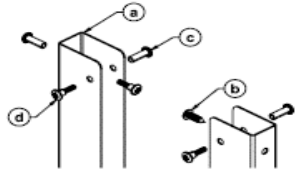

Effective Date April 1, 2018

Additional Kits

Dividing/Ending Panel @ Pilaster Kit (Stainless Continuous)	HDWP-S0476-54	List Price
	Includes:	$ 145.00