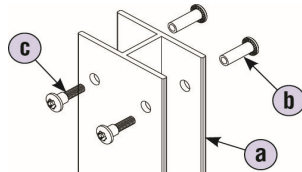

NOTE: Torx bits are not included but can be ordered separately.

Alcove Kit (Stainless Continuous)	HDWP-S0479-54	List Price
	Includes:	\$ 320.00

	Part No.	Description	Qty.
a	HDWP-S182-54	Bracket, Continuous Alcove "H" SS	2
b	FAST-P003	Screw #10-24 x 3/4" BTN Barrel-Female Torx-T27 w/Pin SS	20
c	FAST-P004	Screw #10-24 x 3/4" BTN Step-Male Torx-T27 w/Pin SS	20

NOTE: Torx bits are not included but can be ordered separately.

Alcove Kit (Aluminum Continuous)	HDWP-A4AL	List Price
	Includes:	\$ 83.00

	Part No.	Description	Qty.
a	HDWP-A0114	Bracket, Continuous Alcove	1
b	FAST-P003	Screw #10-24 x 3/4" BTN Barrel-Female Torx-T27 w/Pin SS	10
c	FAST-P004	Screw #10-24 x 3/4" BTN Step-Male Torx-T27	10

NOTE: Torx bits are not included but can be ordered separately.

Dividing Alcove Panel Kit (Aluminum Continuous)	HDWP-A0288	List Price
	Includes:	\$ 144.00

	Part No.	Description	Qty.
a	HDWP-A0116	Bracket, Continuous, Double-Ear	1
b	FAST-T373	Anchor - Plastic #14-16 x 1 1/4" Lg.	10
c	FAST-P002	Screw #14 x 2" BTN Sheet Metal Torx-T27 w/Pin SS	10
d	FAST-P003	Screw #10-24 x 3/4" BTN Barrel-Female Torx-T27 w/Pin SS	15
e	FAST-P004	Screw #10-24 x 3/4" BTN Step-Male Torx-T27	15
f	HDWP-A0114	Bracket, Continuous Alcove	1