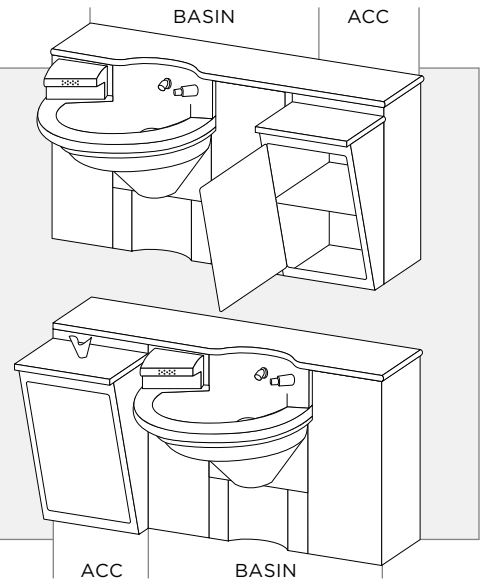

BASIN

ACC

ACC

BASIN