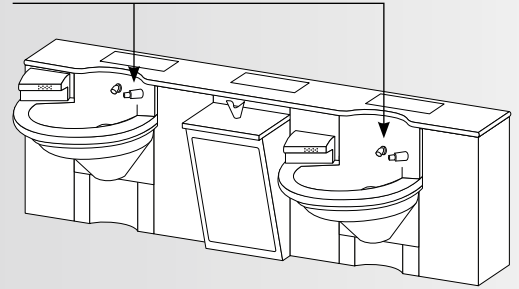

Advocate™

In addition to having everything within the user's reach – soap, water and hand drying – the Advocate Lavatory System comes in a variety of configurations. Whether you need a single station model or two stations plus an accessory, the Advocate can be configured to meet your design needs.

Available in various lavatory system configurations from 30" single station units to 90" 3-station.

- LA30 • LA60 • LA90
- LA45 • LA75

Multiple sink heights:

Accessory modules can be included with single stations or 2-stations.

15" Accessory Modules include:

- LA15

Towel Dispenser

Waste Receptacle

Storage Cabinet

30 INCH BASIN

LA30

15 INCH ACCESSORY