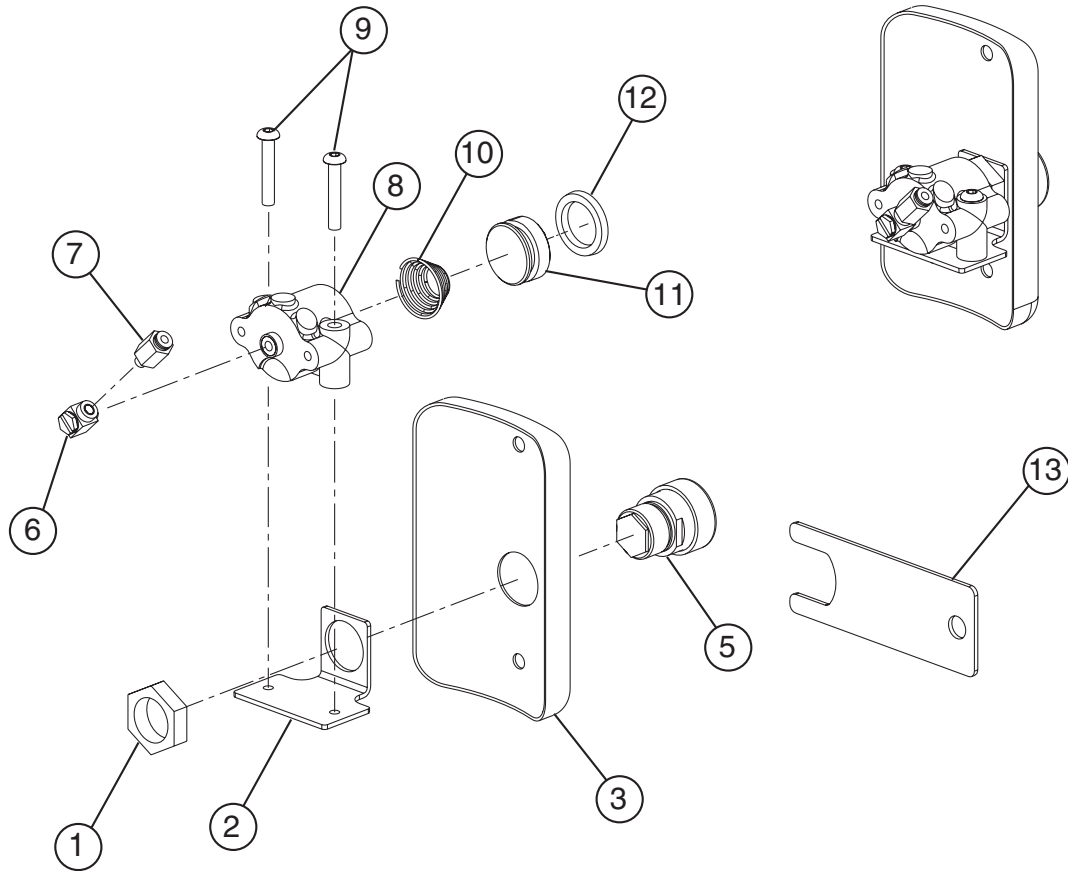

Pushbutton Air Valve Repair Parts For Column Showers

Parts List

Item	Part No.	Description	Pushbutton Assembly S45-1934A 2-5 Person	Pushbutton Assembly S45-1934B 6 Person	Repair Kit S65-223
			Qty		
1	110-115	Hex Nut 1/2 NPSM	1	1	
2	140-743	Actuator Bracket	1	1	
3	150-174	Escutcheon	1		
4	150-177	Escutcheon		1	
5	S08-324	Pushbutton Assembly	1	1	
6	269-1186	Fitting — Adj. "L"	1	1	1
7	169-890	1/8 Tube Connector	1	1	1
8	118-279	Molded Actuator Body	1	1	1
9	160-165	Screw	2	2	2
10	135-065	Spring	1	1	1
11	119-227	Molded Piston	1	1	1
12	125-099	U-Cup	1	1	1
13	130-023	Wrench			1
	S45-125	Lubricant			1

NOTE: Lubricate "U" cup (Item 12) on plunger with lubricant (S45-125). Apply thin coat all around I.D. - 1" deep. Do not use spray silicone or petroleum based lubricants on components.