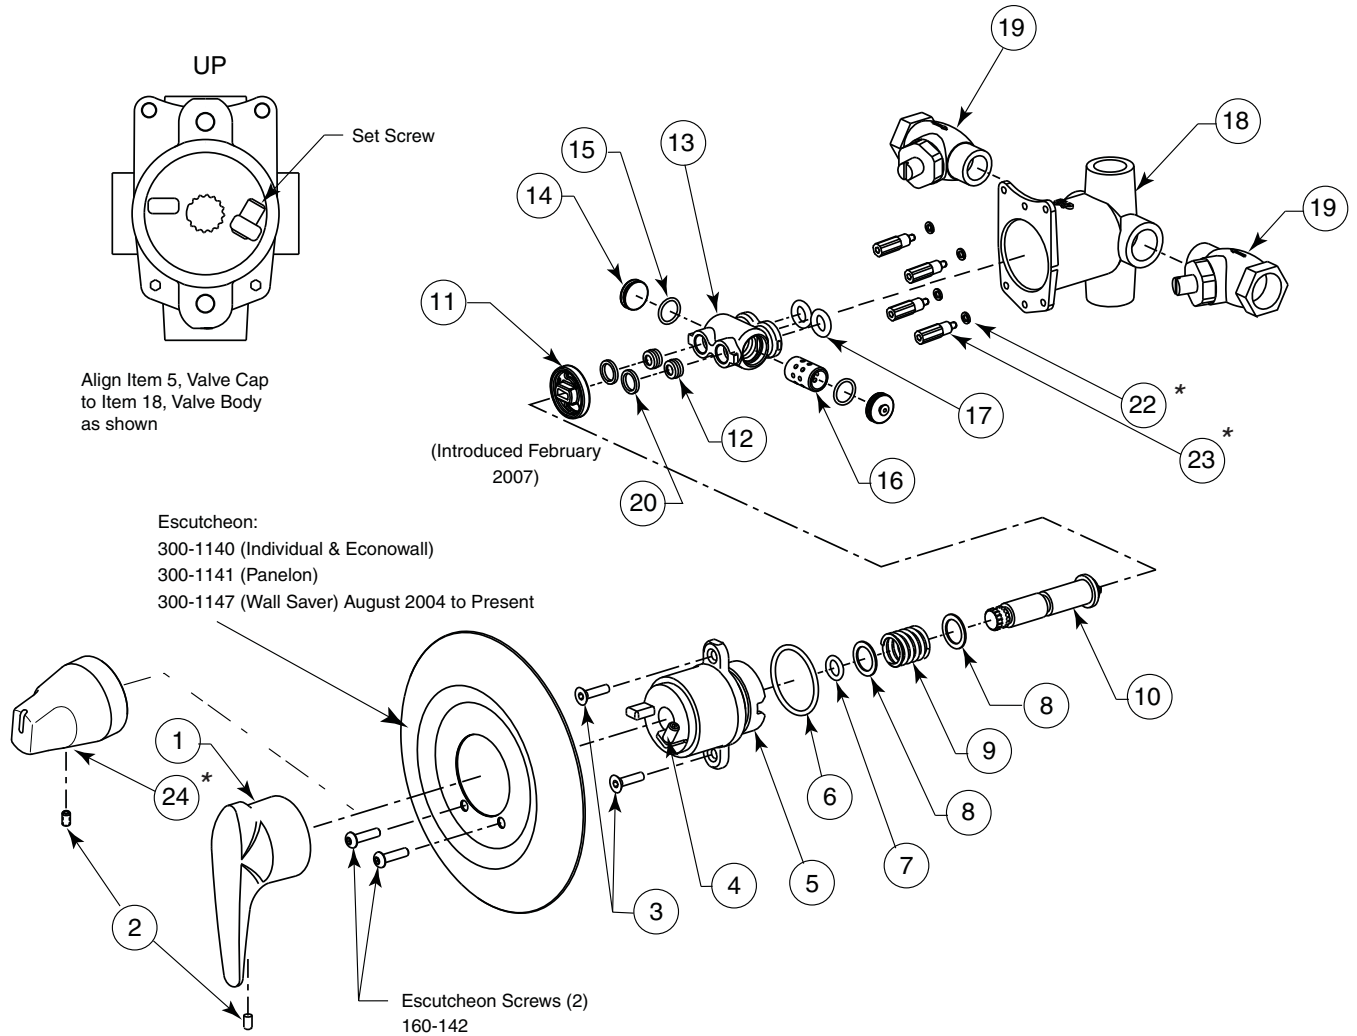

### Equa-Flo HD Pressure Balancing Valve

For Individual, Econo-Walls, Wall Savers and Panelons Showers (2003 to Present)

Valves are equipped with a temperature limit stop which can be used to limit the temperature of tempered water discharged. To adjust the temperature, remove the handle and adjust the set screw on the valve cap. Turn the set screw clockwise for COLDER setting and counterclockwise for WARMER setting.

*NOTE: When replacing the double face seals, lubricate the top face with a small amount of lubricant when reassembling.*

*When assembling the valve cap into valve body, use lubricant on 125-154 O-ring to prevent twisting of O-ring.*

## Equa-Flo HD Pressure Balancing Valve Parts List Individual, Econo-Walls, Wall Savers and Panelons (2003 to Present)

Item	Part No.	Description	Assembly	Cartridge Assembly S67-602S	Stem Assembly S21-076	Gasket Repair Kit S65-248
			Qty			
1	128-163	Handle	1	—	—	—
2	160-226	Screw	1	—	—	—
3	160-225	Screw	2	—	—	—
4	160-441	Set Screw	1	—	—	—
5	107-521	Valve Cap	1	—	—	—
6	125-154	O-Ring	1	—	—	1
7	125-001AY	O-Ring	—	—	1	1
8	142-131	Washer	—	—	2	—
9	135-089	Spring	—	—	1	—
10	120-150	Stem	—	—	1	—
11	120-155A	Rotor	1	—	—	—
12	125-081	Double-Face Seal	—	2	—	2
13	118-311	Cartridge Housing	—	1	—	—
14	153-428	Retainer	—	2	—	—
15	125-001BQ	O-Ring	—	2	—	2
16	119-242	Piston	—	1	—	—
17	125-155	O-Ring	—	2	—	2
18	118-144	Valve Body	1	—	—	—
19	S27-102	Stops (Optional)	2	—	—	—
20	142-130	Washer	—	2	—	2
21	300-0402	Foam Rim Seal (not shown)	1	—	—	—
22	142-002BT	Lock Washer	4	—	—	—
23	153-463	Anti-Ligature Spacer	4	—	—	—
24	128-179	Anti-Ligature Handle	1	—	—	—