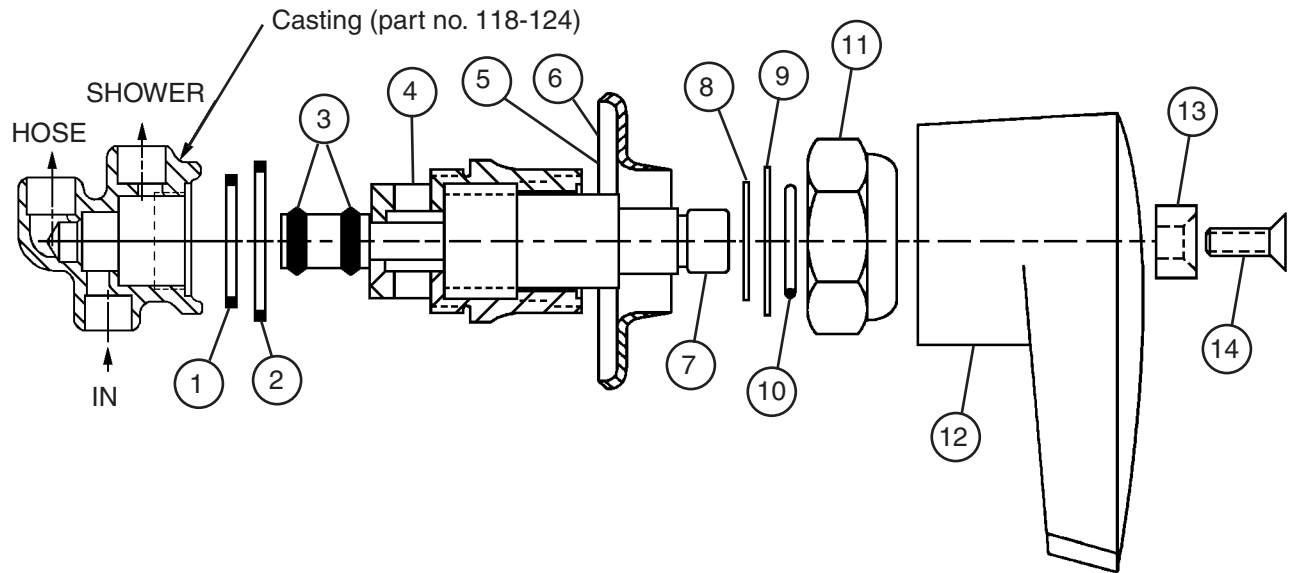

Diverter Shower Valve

For Econo-Walls and Column Showers

Item	Part No.	Description	Column Valve Assembly Part No. S45-323	Wall Shower Valve Assembly Part No. S45-444
			Qty	
1	124-001BU	Washer	1	1
2	124-001K	Washer	1	1
3	125-001CJ	Washer	2	2
4	118-126	Valve Body	1	1
5	150-035	Escutcheon - Flat		1
6	150-004	Escutcheon - Column	1	
7	120-028	Stem	1	1
8	142-002BF	Washer	1	1
9	124-001BD	Washer	1	1
10	125-001BC	O-Ring	1	1
11	121-012	Bonnet	1	1
12	128-050	Handle	1	1
13	153-163	Insert	1	1
14	160-225	Screw	1	1
15*	S45-125	Tube (Lubricant)		

NOTE: Does not include casting

* Does not include recommended lubricant (Item 15). Order lubricant separately; apply lubricant to O-Rings.