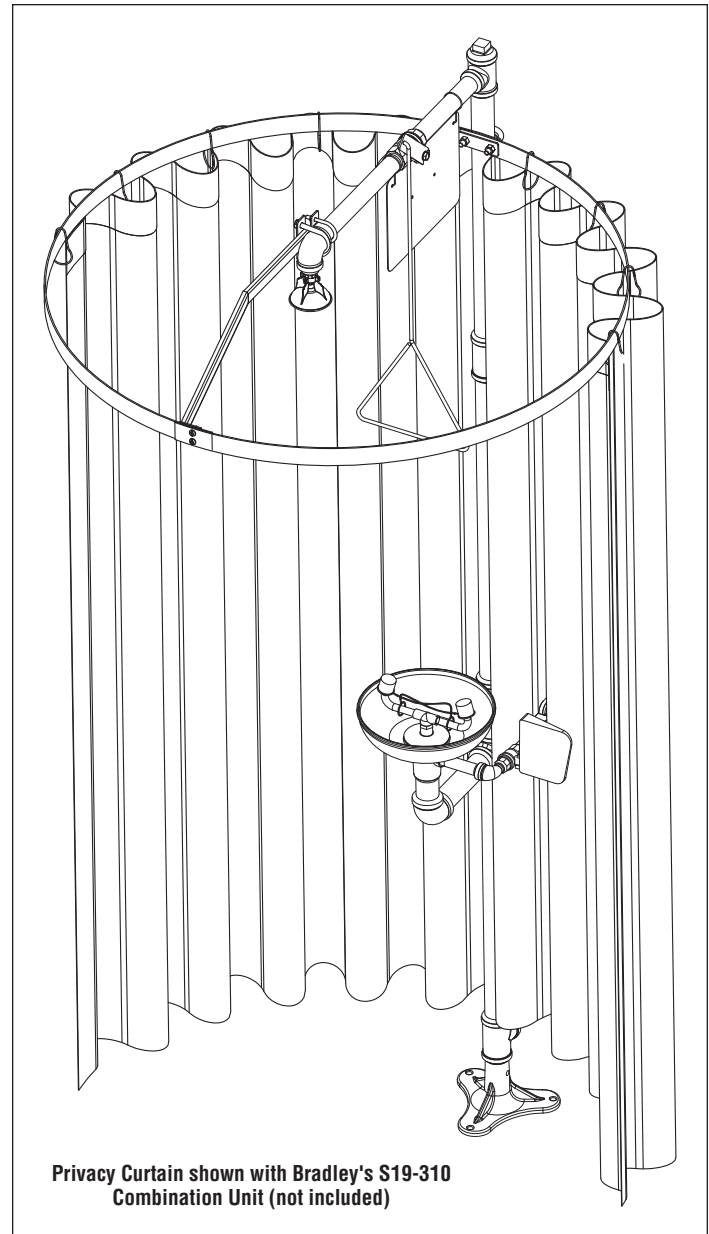

- Three-Ply Reinforced Vinyl Laminate Material
- Durable Construction with Top and Bottom Reinforcements
- Highly Visible Yellow Color
- Circular Curtain Rail and Mounting Brackets Included
- Full, One-Year Warranty

Specifications

This curtain provides the privacy needed in emergency situations when disrobing is required for washing exposed body parts. Curtain can be universally mounted.

Standard Equipment

Curtain

Highly visible yellow 70" long x 145" wide curtain made of three-ply reinforced vinyl laminate. Durable construction with reinforcements at top and bottom for longer use.

Curtain Rail and Mounting Bracket

Stainless steel construction for strong, corrosion-resistant support. Curtain rail (only) is 1½" high. Overall diameter of curtain rail is 42". Includes support bracket and hardware for mounting.

Model	Description
☐ S19-330	Privacy Curtain

Privacy Curtain shown with Bradley's S19-310
Combination Unit (not included)