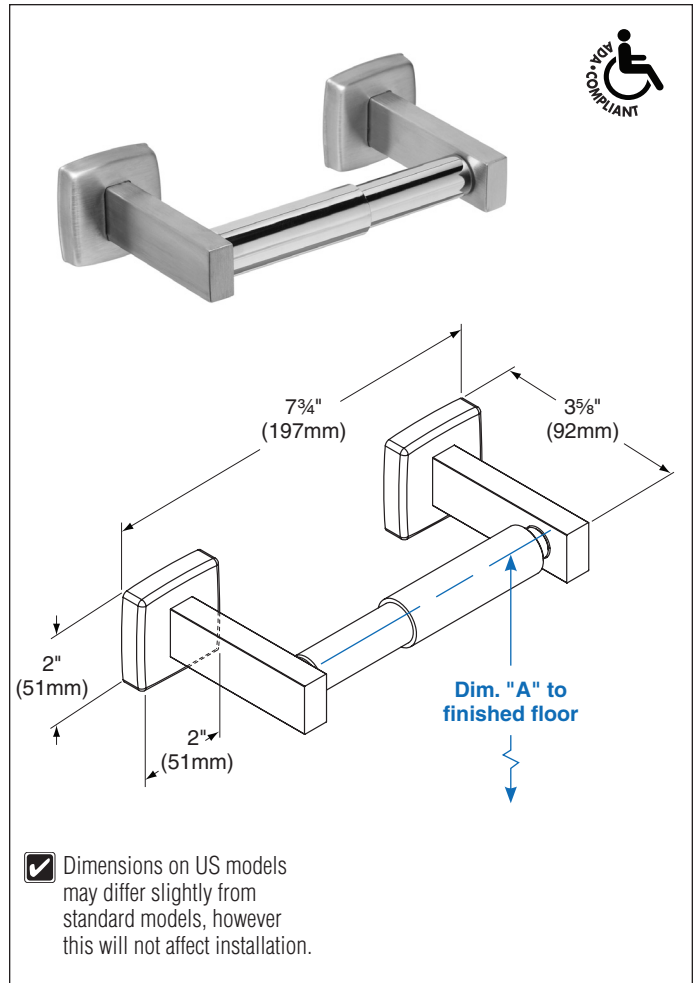

Capacity

One standard core toilet tissue roll through 5½" in diameter.

Operation

Concealed spring permits spindle to telescope for servicing. Spindle turns freely for non-controlled delivery.

Installation

Guide Specification

Model 5084: Surface-mounted single roll toilet tissue dispenser shall be heavy gauge stainless steel with satin finish and hold one standard core toilet tissue roll.

Model 5085: Surface-mounted single roll toilet tissue dispenser shall be heavy gauge stainless steel with bright polish finish and hold one standard core toilet tissue roll.

Overall dimensions: 7¾"W x 2"H x 3⅝"D.

Optional Features

Feature	Suffix
<input type="checkbox"/> Anti-theft spindle	-52
<input type="checkbox"/> Domestic 5084	-US

ADA Compliant

- Consult local and national accessibility codes for proper installation guidelines.
- Conformity and compliance to local and national codes is the responsibility of the installer.

Dim. "A" Key Surface:	For Dim. "A"	Top of Unit	Bottom of Unit
Centerline of spindle to finished floor (bottom edge of paper roll 3" below centerline of spindle)	23" (584mm)	24" (610mm)	22" (559mm)
	22" (559mm)	23" (584mm)	21" (533mm)
	21" (533mm)	22" (559mm)	20" (508mm)
	20" (508mm)	21" (533mm)	19" (483mm)
	19" (483mm)	20" (508mm)	18" (457mm)
	18" (457mm)	19" (483mm)	17" (432mm)
Rough wall opening:			
Surface Mount:	No rough opening, see overall dimensions		