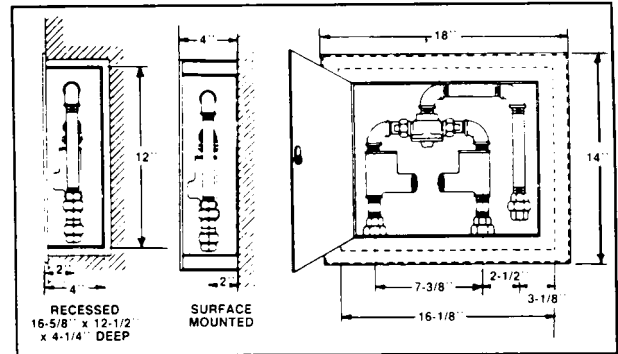

Faucet Accessories

Vernatherm™

Thermostatic Mixing Valve Assembly

Models TMAR (Recessed), and TMAS (Surface Mounted)

Models TMAR (Recessed) and TMAS (Surface Mounted)

- Includes 18-gauge stainless steel cabinet, TMA Vernatherm valve with stop-strainer-check valves
- Includes all piping for inside cabinet 1/2" IPS inlet and outlet connections
- 16-gauge stainless steel door with key lock