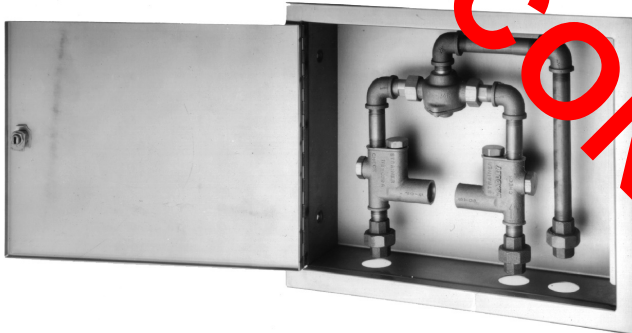

Faucet Accessories

Vernatherm™

Thermostatic Mixing Valve Assembly

Models TMAR (Recessed), and TMAS (Surface Mounted)

Models TMAR (Recessed) and TMAS (Surface Mounted)

- Includes 18-gauge stainless steel cabinet, TMA Vernatherm valve with stop-strainer-check valves
- Includes all piping for inside cabinet 1/2" IPS inlet and outlet connections
- 16-gauge stainless steel door with key lock

TMAR Recessed-Mounting Cabinet

TMAS Surface-Mounting Cabinet

DISCONTINUED

Document No. 3090

This information is subject to change without formal notice.
0799RSSAW (3 Pages Total)

P.O. Box 309, Menomonee Falls, WI 53052-0309
Phone 1-800-BRADLEY FAX 262-251-5817
<http://www.bradleycorp.com>
Technical Information Fax Service: 1-800-BRADFAX

Faucet Accessories

Vernatherm™ Thermostatic Mixing Valve Assembly with Solenoid Valves

* NOTE: All boxes with solenoid valves must be mounted below the plane the faucets are mounted on.

Bradley Corporation reserves the right to make changes in design and material without formal notice and without incurring obligation. Verify all rough-in dimensions prior to installation.