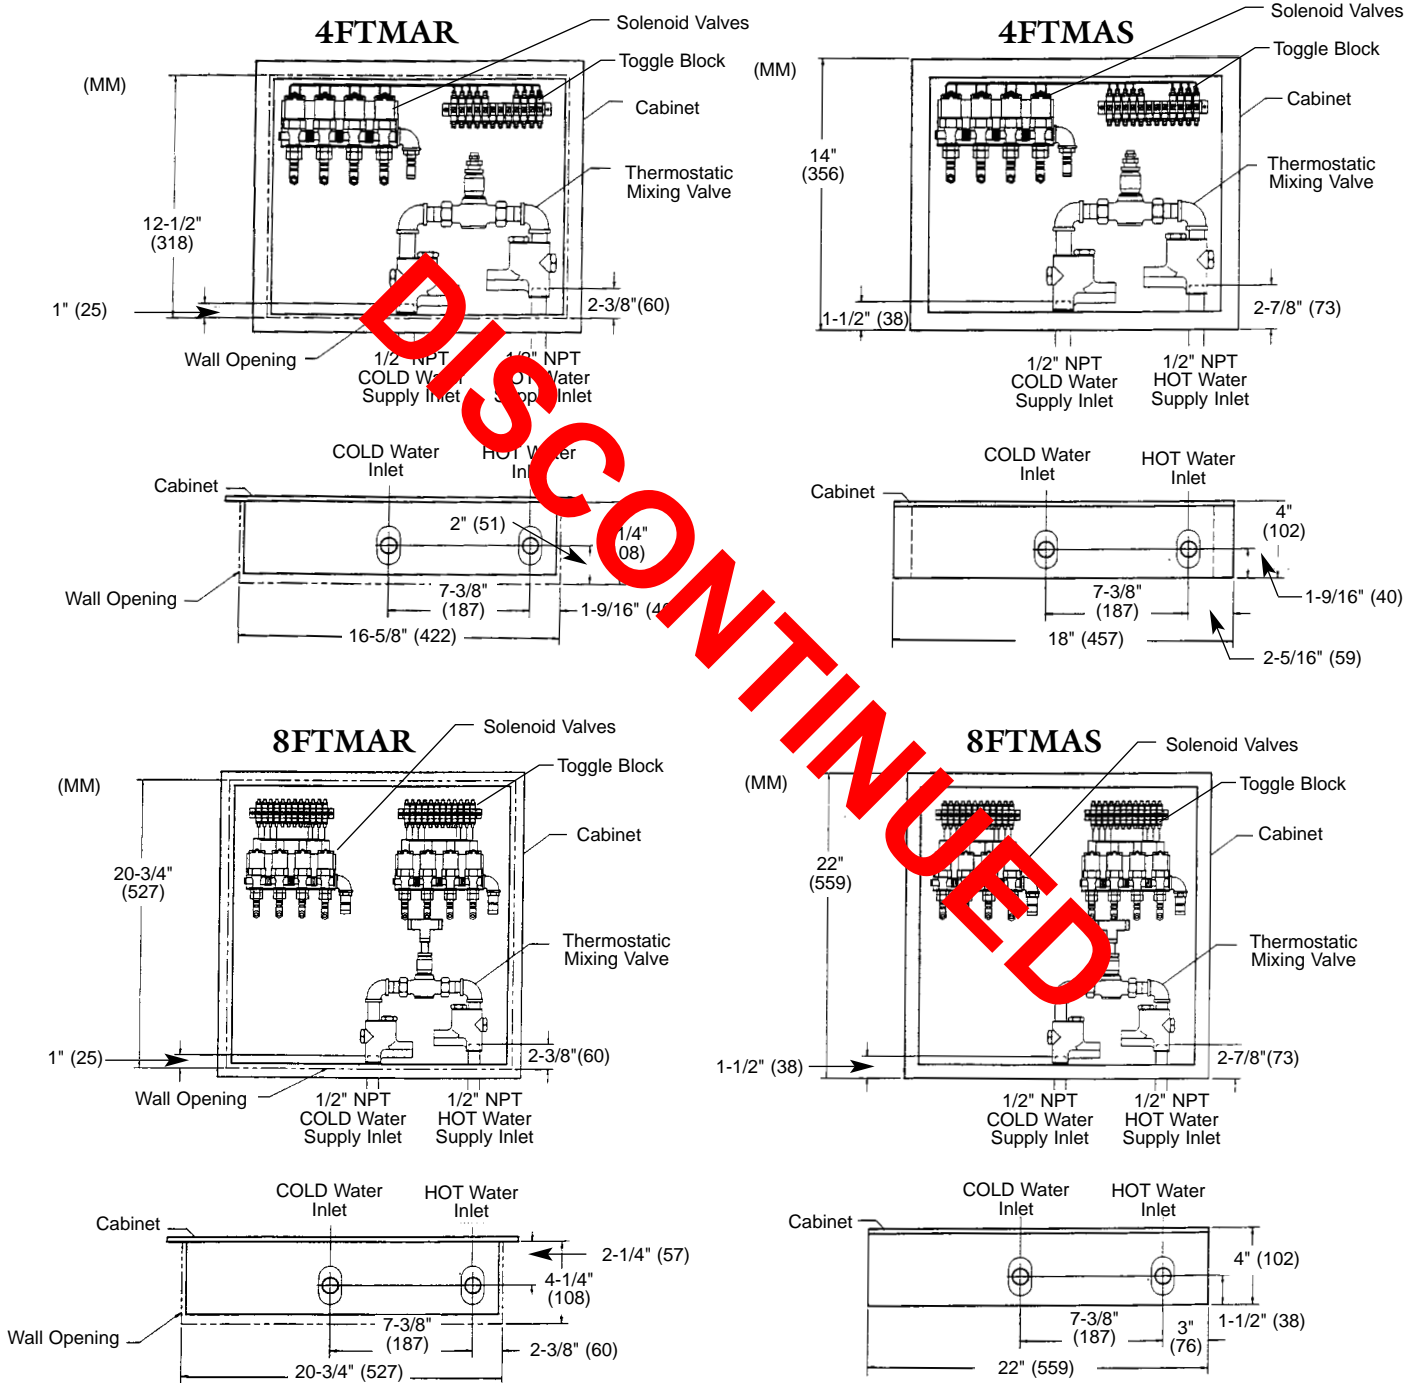

Faucet Accessories

Vernatherm™

Thermostatic Mixing Valve Assembly

Models TMAR (Recessed), and TMAS (Surface Mounted)

Models TMAR (Recessed) and TMAS (Surface Mounted)

- Includes 18-gauge stainless steel cabinet, TMA Vernatherm valve with stop-strainer-check valves
- Includes all piping for inside cabinet 1/2" IPS inlet and outlet connections
- 16-gauge stainless steel door with key lock

Faucet Accessories

Vernatherm™ Thermostatic Mixing Valve Assembly with Solenoid Valves

* NOTE: All boxes with solenoid valves must be mounted below the plane the faucets are mounted on.

Bradley Corporation reserves the right to make changes in design and material without formal notice and without incurring obligation. Verify all rough-in dimensions prior to installation.

Faucet Accessories

Vernatherm™ Thermostatic Mixing Valve Assembly with Solenoid Valves

* NOTE: All boxes with solenoid valves must be mounted below the plane the faucets are mounted on.

Document No. 3090