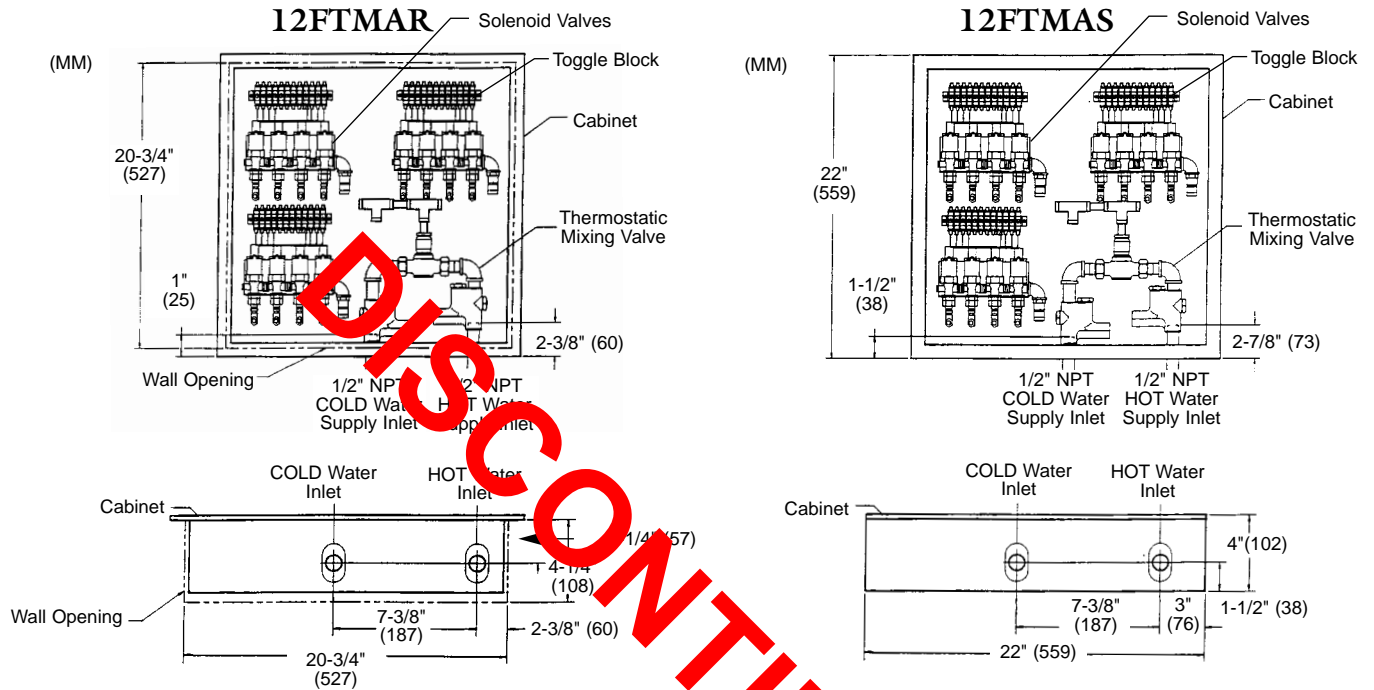

Faucet Accessories

Vernatherm™

Thermostatic Mixing Valve Assembly

Models TMAR (Recessed), and TMAS (Surface Mounted)

Models TMAR (Recessed) and TMAS (Surface Mounted)

- Includes 18-gauge stainless steel cabinet, TMA Vernatherm valve with stop-strainer-check valves
- Includes all piping for inside cabinet 1/2" IPS inlet and outlet connections
- 16-gauge stainless steel door with key lock

Faucet Accessories

Vernatherm™ Thermostatic Mixing Valve Assembly with Solenoid Valves

* NOTE: All boxes with solenoid valves must be mounted below the plane the faucets are mounted on.

Bradley Corporation reserves the right to make changes in design and material without formal notice and without incurring obligation. Verify all rough-in dimensions prior to installation.

Faucet Accessories

Vernatherm™ Thermostatic Mixing Valve Assembly with Solenoid Valves

* NOTE: All boxes with solenoid valves must be mounted below the plane the faucets are mounted on.

Document No. 3090