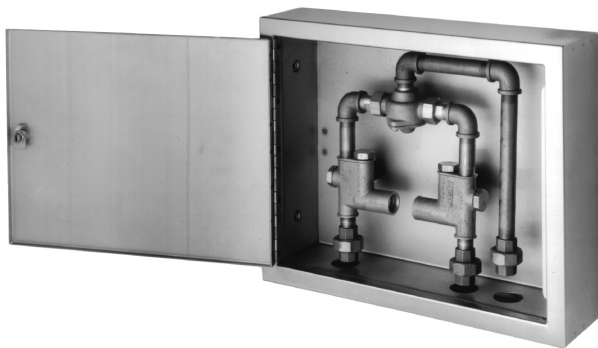

Faucet Accessories

Vernatherm™

Thermostatic Mixing Valve Assembly

Models TMAR (Recessed), and TMAS (Surface Mounted)

Models TMAR (Recessed) and TMAS (Surface Mounted)

- Includes 18-gauge stainless steel cabinet, TMA Vernatherm valve with stop-strainer-check valves
- Includes all piping for inside cabinet 1/2" IPS inlet and outlet connections
- 16-gauge stainless steel door with key lock

TMAR Recessed-Mounting Cabinet

TMAS Surface-Mounting Cabinet

DISCONTINUED

Document No. 3090

This information is subject to change without formal notice.
0799RSSAW (3 Pages Total)

P.O. Box 309, Menomonee Falls, WI 53052-0309
Phone 1-800-BRADLEY FAX 262-251-5817
<http://www.bradleycorp.com>
Technical Information Fax Service: 1-800-BRADFAX

Faucet Accessories

Vernatherm™ Thermostatic Mixing Valve Assembly with Solenoid Valves

* NOTE: All boxes with solenoid valves must be mounted below the plane the faucets are mounted on.

Bradley Corporation reserves the right to make changes in design and material without formal notice and without incurring obligation. Verify all rough-in dimensions prior to installation.

Faucet Accessories

Vernatherm™ Thermostatic Mixing Valve Assembly with Solenoid Valves

* NOTE: All boxes with solenoid valves must be mounted below the plane the faucets are mounted on.

Document No. 3090