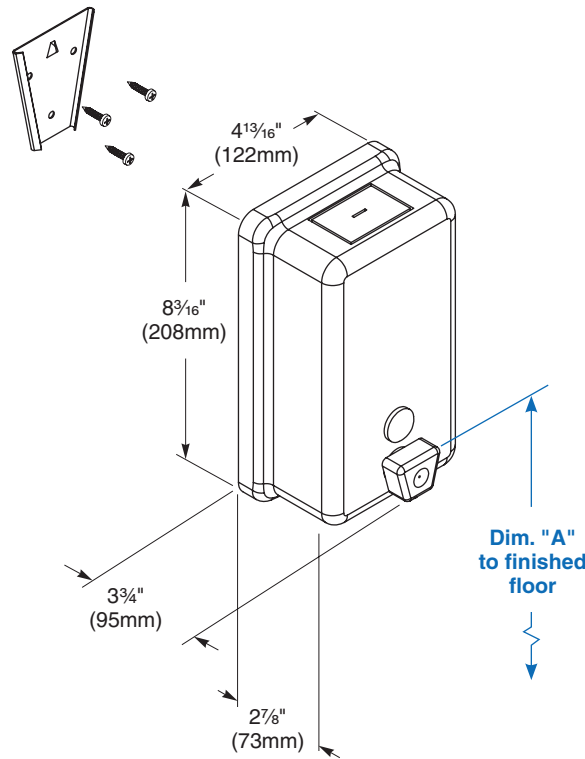

WALL PLATE: stainless steel.

SOAP VALVE: black ABS plastic mechanism.

Capacity

40-oz. liquid soap.

Operation

Push-in valve dispenses measured amount of vegetable or coconut oil liquid soaps, synthetic detergents, and antiseptic solutions with less than 5 lbs. of force. Sight gauge indicates refill time. Locked filler top opens with special key provided.

Guide Specification

Surface-mounted liquid soap dispenser shall be fabricated of 20 gauge satin finish stainless steel. Dispenser shall have completely concealed mounting, vandal-resistant filler hole cover and sight gauge. Push-in corrosion-resistant liquid soap valve. Capacity: 40-oz. liquid soap. Requires less than 5 lbs. of force to dispense soap.

Overall dimensions: 4¹³/₁₆"W x 8³/₁₆"H x 2⁷/₈"D.

ADA Compliant

- Consult local and national accessibility codes for proper installation guidelines.
- Conformity and compliance to local and national codes is the responsibility of the installer.

Dim. "A" Key Surface:	For Dim. "A"	Top of Unit	Bottom of Unit
Push button top to finished floor	40" (1016mm)	46 1/4" (1175mm)	38" (965mm)
	38" (965mm)	44 1/4" (1124mm)	36" (914mm)
	36" (914mm)	42 1/4" (1073mm)	34" (864mm)
	34" (864mm)	40 1/4" (1022mm)	32" (813mm)
Rough wall opening:			
Surface Mount:	No rough wall opening, see overall dimensions		