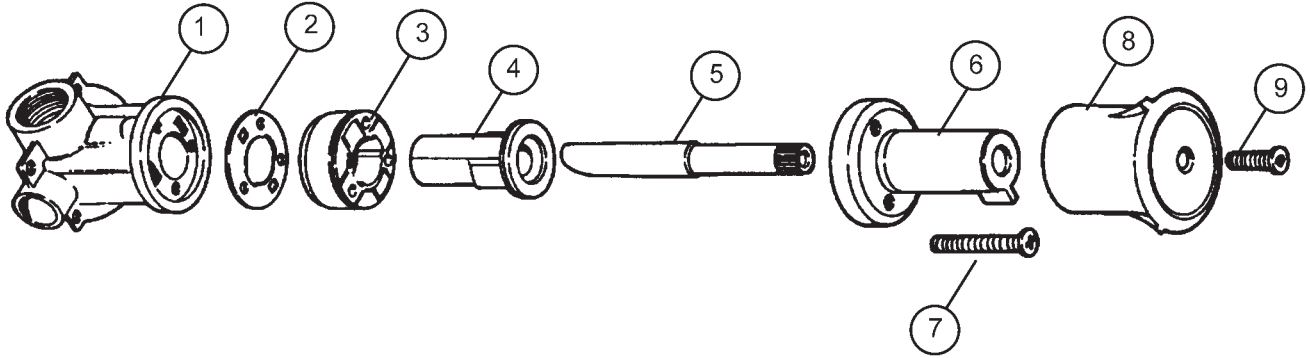

Bradrol Valve

For Econo-Wall, Wall Saver and Panelons

Parts List

Item	Part No.	Description	Assembly	Valve Assembly S21-025	Repair Kit 300-0760
			Qty		
1	300-0875	Valve Body	1		
2	300-0602	Gasket	1	1	1
3	300-0601	Cartridge	1	1	1
4	300-0935	Sleeve & Insert	1	1	1
5	120-020A	Cam	1	1	
6	121-015	Cam Bearing	1	1	
7	300-0312	Screw	3	3	
8	128-032	Handle	1		
9	160-225	Screw	1		
	301-0140	Instructions			1