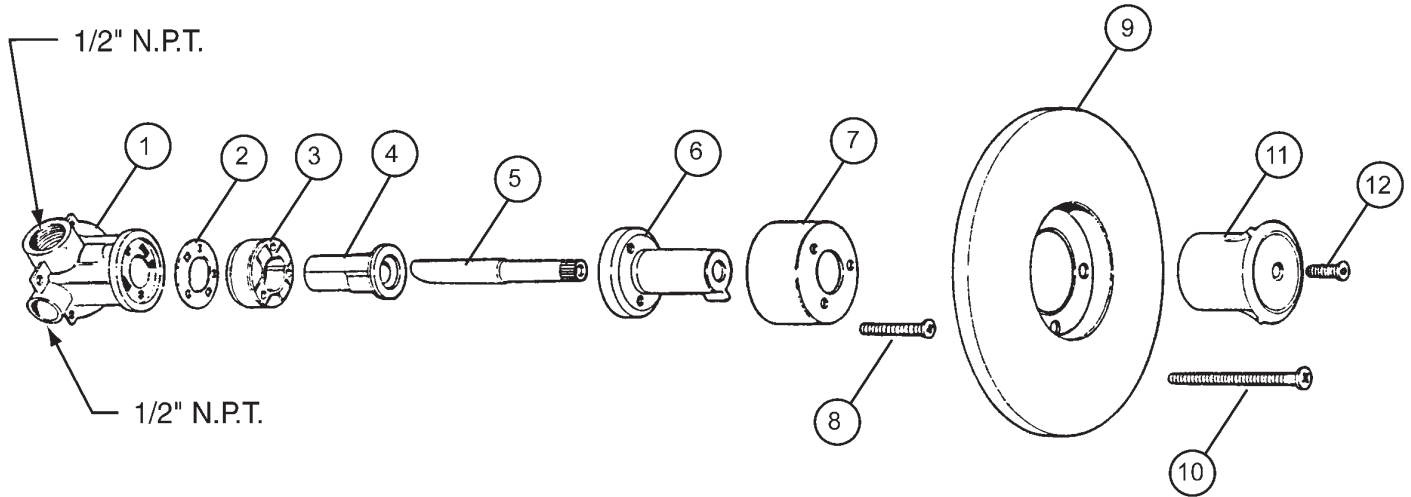

Bradrol Valve For Individual Showers

Parts List

Item	Part No.	Description	Assembly	Valve Assembly Part No. 300-0888	Repair Kit Part No. 300-0760
			Qty		
1	300-0876	Valve Body	1		
2	300-0602	Gasket	1	1	1
3	300-0601	Cartridge	1	1	1
4	300-0935	Sleeve & Insert	1	1	1
5	300-1036	Cam	1	1	
6	300-0306	Cam Bearing	1	1	
7	300-0877	Cam Bearing Cover	1	1	
8	300-0312	Screw	3	3	
9	300-0379	Escutcheon	1		
10	160-290	Screw	2		
11	128-032	Handle	1		
12	160-225	Screw	1		
	301-0140	Instructions			1