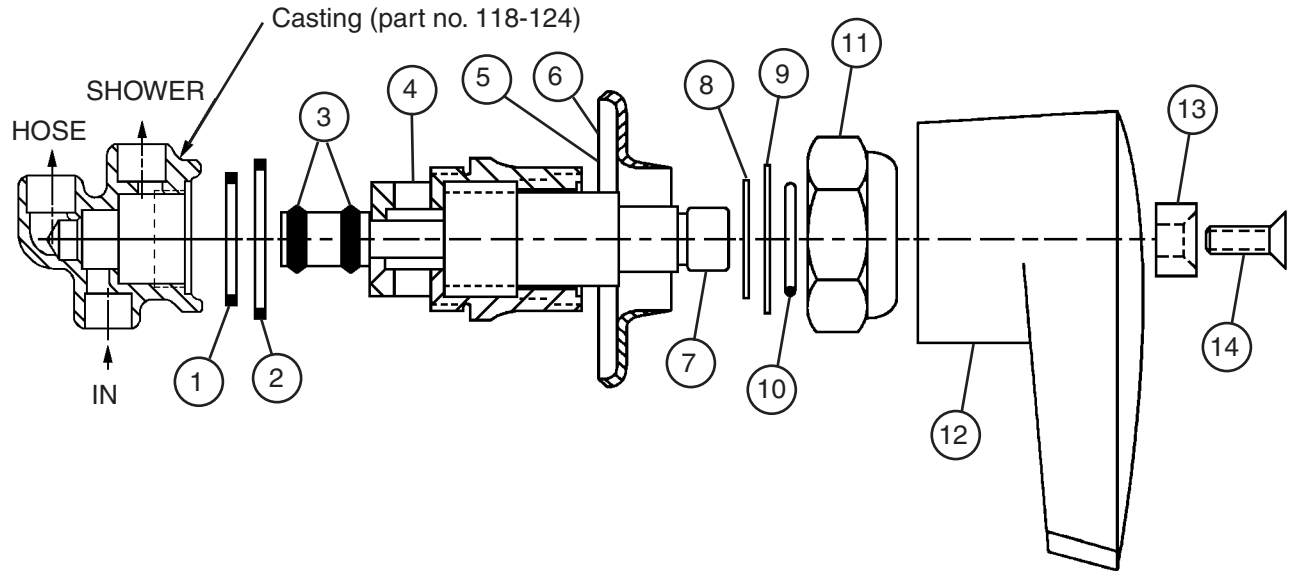

Diverter Shower Valve

For Econo-Walls and Column Showers

Item	Part No.	Description	Column Valve Assembly Part No. S45-323	Wall Shower Valve Assembly Part No. S45-444
			Qty	
1	124-001BU	Washer	1	1
2	124-001K	Washer	1	1
3	125-001CJ	Washer	2	2
4	118-126	Valve Body	1	1
5	150-035	Escutcheon - Flat		1
6	150-004	Escutcheon - Column	1	
7	120-028	Stem	1	1
8	142-002BF	Washer	1	1
9	124-001BD	Washer	1	1
10	125-001BC	O-Ring	1	1
11	121-012	Bonnet	1	1
12	128-050	Handle	1	1
13	153-163	Insert	1	1
14	160-225	Screw	1	1
15*	S45-125	Tube (Lubricant)		