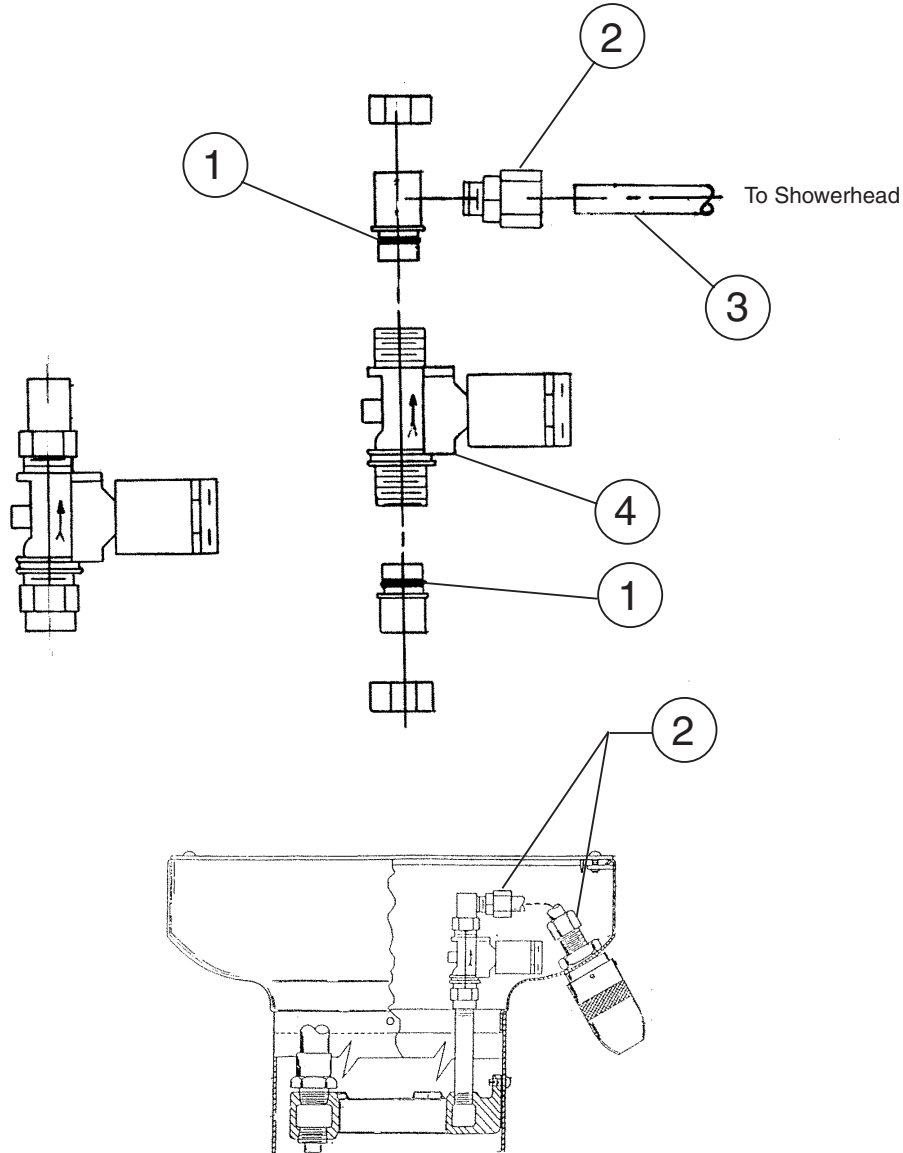

Column Shower Solenoid — Müller

Parts List

Item	Part No.	Description	Solenoid Assembly S07-053	Plastic Tubing
			Qty	
1	125-001EB	O-Ring	2	
2	269-882	Connector	1	
3	R68-60000-11	Plastic Tubing (2-5 Person)		1
3	R68-60000-11	Plastic Tubing (6 Person)		1
4	S07-050	Solenoid	1	