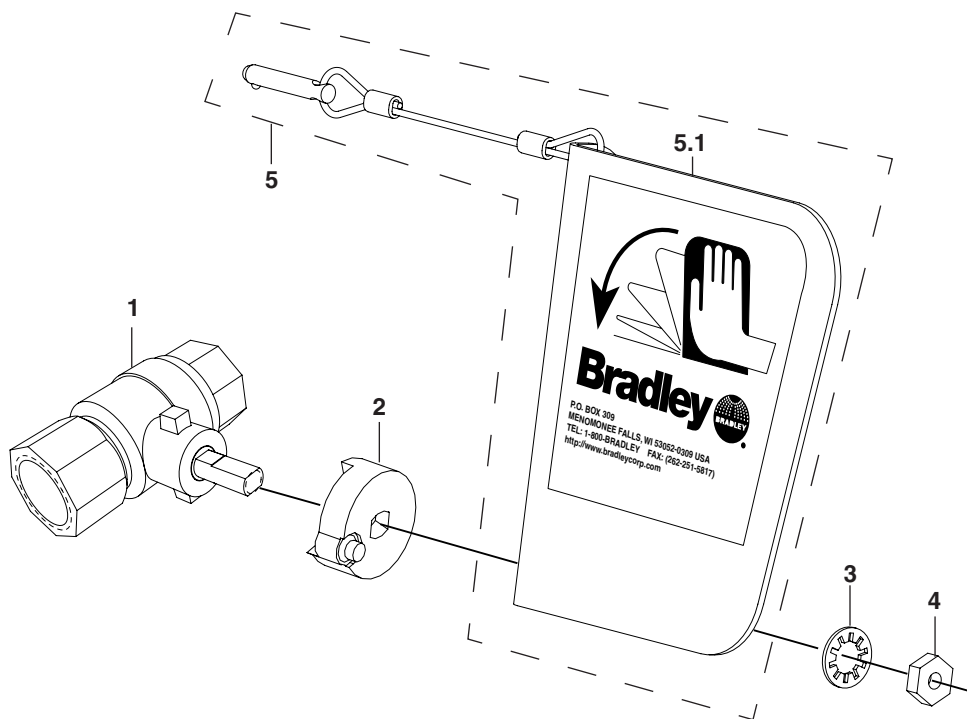

**S30-070, S30-070B,  
S30-072, S30-072B  
Ball Valve/Handle Prepack (Right Handle)  
S30-071, S30-087  
Handle Kit**

# Installation

Shut off water supply before beginning installation.

	Description	S30-070	S30-070B	S30-072	S30-072B	S30-071	S30-087
1	1/2" Ball Valve (S27-282)	X		X			
1.1	1/2" Ball Valve, BSP (S27-282B)		X		X		
2	Adapter (153-372R)	X	X	X	X	X	X
3	Lockwasher (142-002DA)	X	X	X	X	X	X
4	Nut (110-215)					X	X
5	Flag Handle with Dust Cover (S08-056)			X	X		X
5.1	Flag Handle without Dust Cover (S08-336)	X	X			X	