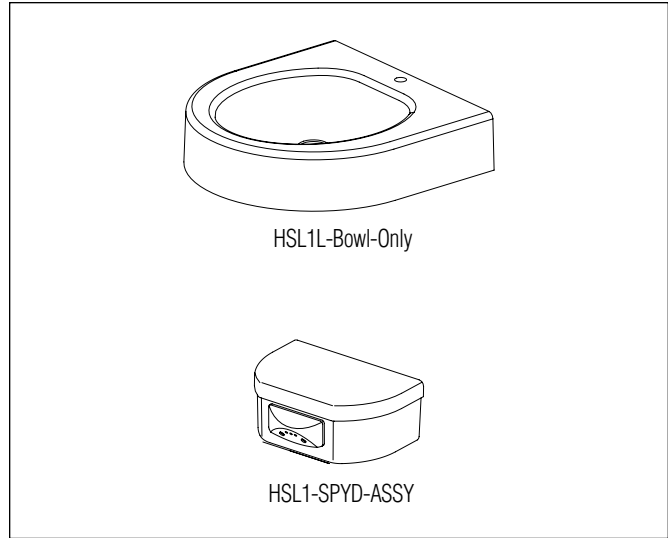

SafeCare® Lavatory System HSL1-Series Service Kits

Overview

The HSL1-Series Service Kits are designed to provide replacement parts for each section of the HSL1-Series lavatory systems. The HSL1-Series Service Kits tech data document is similar to other tech data, providing necessary options for ordering the kits. Complete the tech data for each service kit required for your system.

Construction

Terreon® Solid Surface Material (Bowl and Sprayhead)

The continuous bowl is constructed of Terreon®, a densified solid surface material composed of bio-based resin, or TerreonRE, a densified solid surface material composed of a bio-based resin and preconsumer recycled granules. Terreon and TerreonRE are resistant to chemicals, stains, burns and impact. Surface damage can be easily repaired with everyday cleansers or fine grit abrasives.

HSL1-Series Bowl Only Assembly

HSL1-BOWL-ONLY

These kits are just for a replacement Terreon or TerreonRE bowl.

HSL1-Series Sprayhead Assembly and Cover

HSL1-SPYD-ASSY

This kit consists of the Terreon sprayhead assembly with all integral components required for connecting to the valve assembly. They are available as a replacement or a retrofit. The retrofit will include the valve assembly.

Product Compliance

Listed by NSF International to

- NSF/ANSI 372 (HSL1-SPYD-ASSY)

Certified to
NSF/ANSI 372

Listed by UL Environment to

- GreenGuard Gold