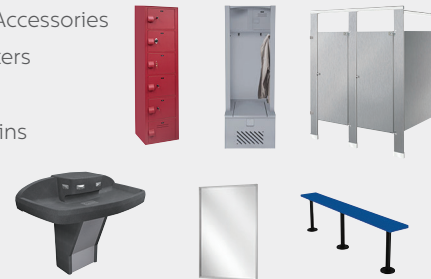

Bradley Mosque Solutions

Ablution/Shower Room

- Ablution
- Washroom Accessories
- Showers
- Taps
- Mirrors
- Grab Bars

Restrooms

- Washroom Accessories
- Sink Systems
- Cubicles
- Taps
- Mirrors
- Grab Bars

Locker Room

- Washroom Accessories
- Lenox® Lockers
- Cubicles
- Washfountains
- Mirrors

Mechanical Room

- Thermostatic Mixing Valves
- Tankless Tempering Systems

Innovation. Style. Durability.

Bradley's engineering and design expertise assures you the highest quality workmanship every time. Bradley's ablution panels and space by space ritual cleansing areas have been designed around exacting customer requirements and are guaranteed to last. If you can imagine it, we can build it.