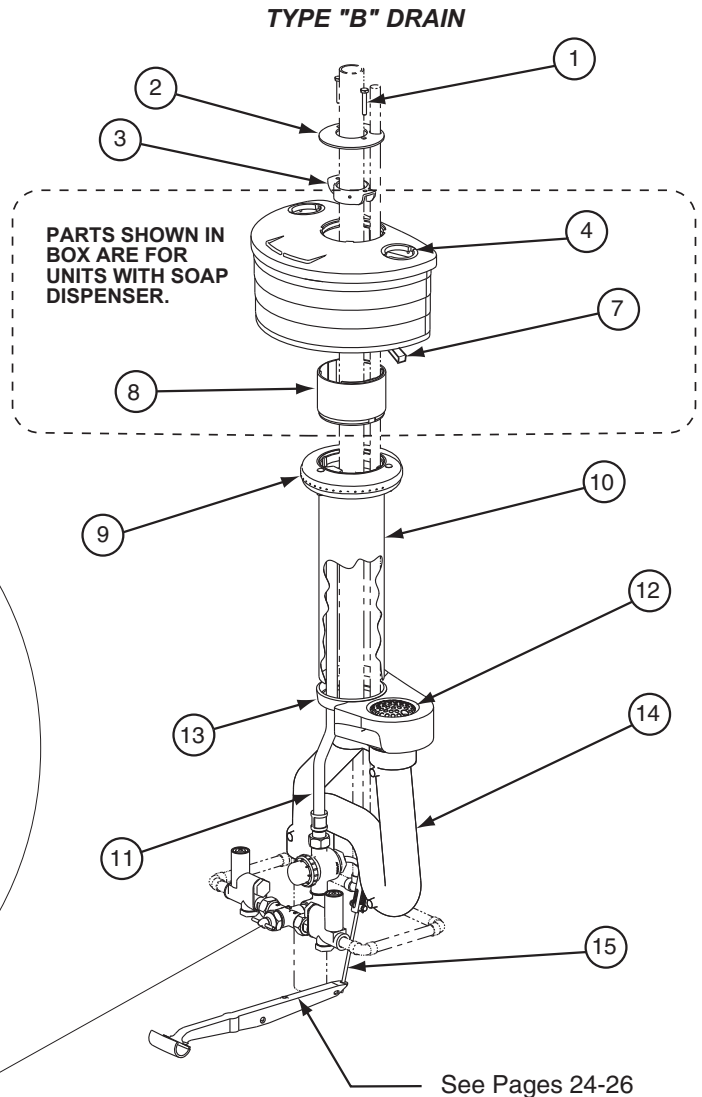

Washfountain Fittings

Type B Vent – Foot Control – (Semi-Circular shown)

Complete Soap Assemblies			
Items 1 through 8 comprise a complete soap dispenser assembly. For a complete assembly, order as follows:			
S11-150	Nylon LSD	—	Semi-circular
S11-159	Nylon PSD	—	Semi-circular
S11-186	Metal LSD	—	Semi-circular
S11-195	Metal PSD	—	Semi-circular
S11-132	Nylon LSD	—	Circular
S11-141	Nylon PSD	—	Circular
S11-168	Metal LSD	—	Circular
S11-177	Metal PSD	—	Circular

For washfountains without soap dispensers, delete items 4 through 8.

Parts List on next page