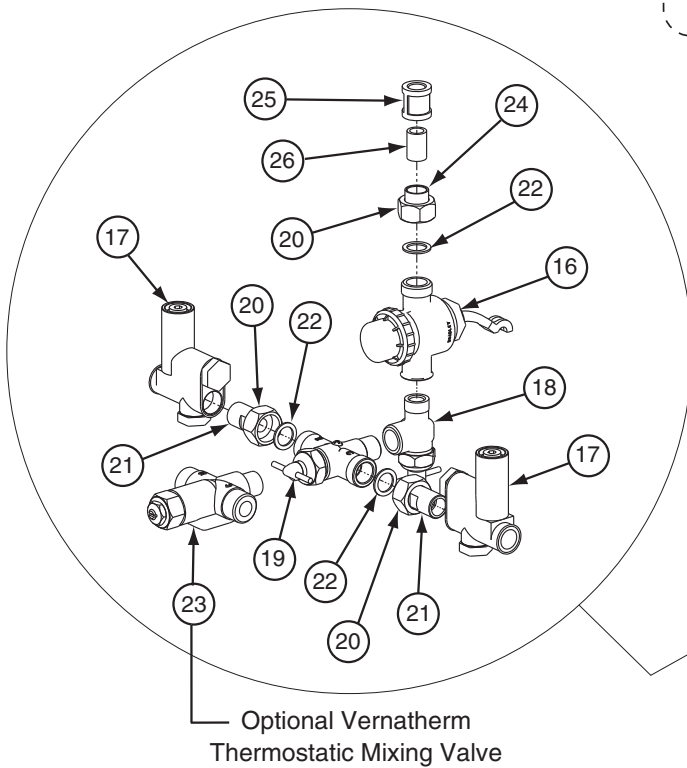

Washfountain Fittings

Type B Vent – Foot Control – (Semi-Circular shown)

Complete Soap Assemblies			
Items 1 through 8 comprise a complete soap dispenser assembly. For a complete assembly, order as follows:			
S11-150	Nylon LSD	—	Semi-circular
S11-159	Nylon PSD	—	Semi-circular
S11-186	Metal LSD	—	Semi-circular
S11-195	Metal PSD	—	Semi-circular
S11-132	Nylon LSD	—	Circular
S11-141	Nylon PSD	—	Circular
S11-168	Metal LSD	—	Circular
S11-177	Metal PSD	—	Circular

For washfountains without soap dispensers, delete items 4 through 8.

Parts List on next page