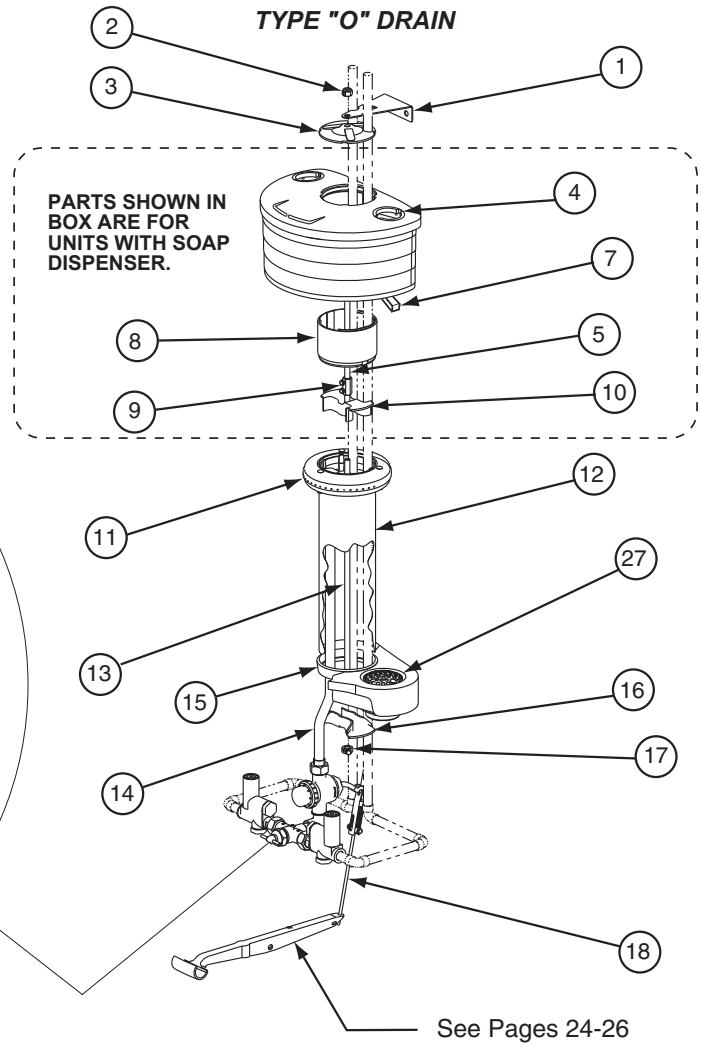

Washfountain Fittings

Type O Drain – Foot Control – (Semi-Circular shown)

Complete Soap Assemblies			
Items 2 through 8 comprise a complete soap dispenser assembly. For a complete assembly, order as follows:			
S11-147	Nylon LSD	—	Semi-circular
S11-156	Nylon PSD	—	Semi-circular
S11-183	Metal LSD	—	Semi-circular
S11-192	Metal PSD	—	Semi-circular
S11-129	Nylon LSD	—	Circular
S11-138	Nylon PSD	—	Circular
S11-165	Metal LSD	—	Circular
S11-174	Metal PSD	—	Circular

For washfountains without soap dispensers, delete items 4 through 10.

Parts List on next page