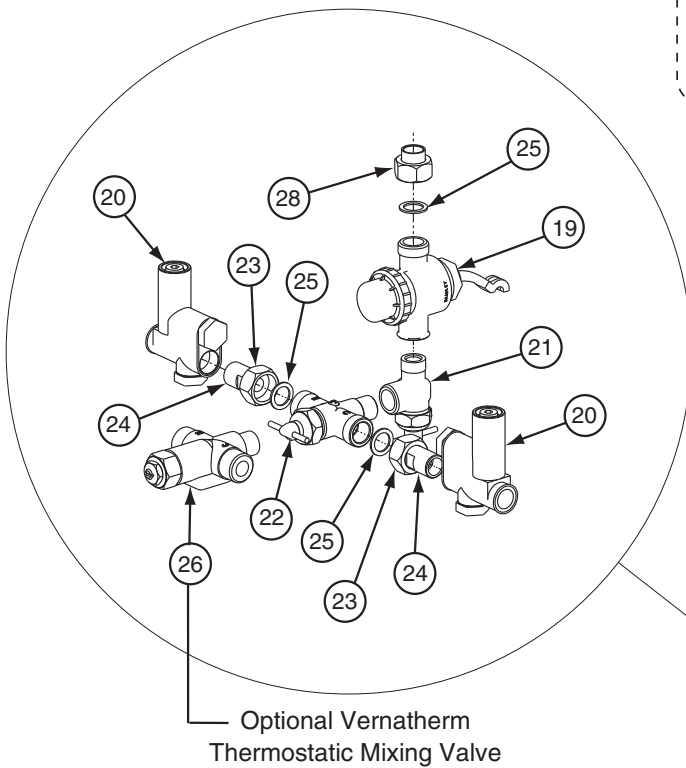

Washfountain Fittings

Type O Drain – Foot Control – (Semi-Circular shown)

Complete Soap Assemblies			
Items 2 through 8 comprise a complete soap dispenser assembly. For a complete assembly, order as follows:			
S11-147	Nylon LSD	—	Semi-circular
S11-156	Nylon PSD	—	Semi-circular
S11-183	Metal LSD	—	Semi-circular
S11-192	Metal PSD	—	Semi-circular
S11-129	Nylon LSD	—	Circular
S11-138	Nylon PSD	—	Circular
S11-165	Metal LSD	—	Circular
S11-174	Metal PSD	—	Circular

For washfountains without soap dispensers, delete items 4 through 10.

Parts List on next page