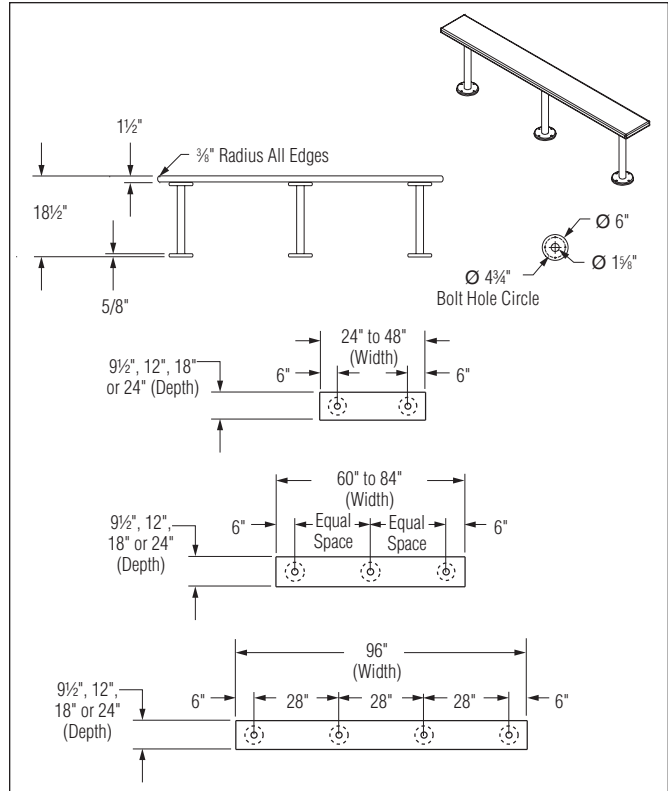

Construction - Standard Features

Bench Top

Constructed of 1½" thick High Density Polyethylene (HDPE) with homogeneous color and a matte finish texture.

Pedestal

17" Black anodized aluminum pedestal with welded aluminum flanges. Anchored to floor and bench top with hardware provided. Also available without pedestals or hardware.

Width

24" to 96" in 1 foot increments (custom sizes available).

Depth

9½", 12", 18" or 24" depth (custom sizes available).

Height

18½" height (ADA compliant).

* Normal use further defined as lockers installed in a climate-controlled environment, away from direct sunlight.

Model	Description
<input type="checkbox"/> LENOXPEDESTAL	Pedestal Bench
Required Selections (Must select one from each category)	
Width (select one):	
<input type="checkbox"/> 24-WIDTH	24" Wide Bench
<input type="checkbox"/> 36-WIDTH	36" Wide Bench
<input type="checkbox"/> 48-WIDTH	48" Wide Bench
<input type="checkbox"/> 60-WIDTH	60" Wide Bench
<input type="checkbox"/> 72-WIDTH	72" Wide Bench
<input type="checkbox"/> 84-WIDTH	84" Wide Bench
<input type="checkbox"/> 96-WIDTH	96" Wide Bench
<input type="checkbox"/> CUSTOM	_____ " Wide Bench (Min 24", Max 96", in 1" increments)
Depth (select one):	
<input type="checkbox"/> 9.5-DEPTH	9½" Deep Bench
<input type="checkbox"/> 12-DEPTH	12" Deep Bench
<input type="checkbox"/> 18-DEPTH	18" Deep Bench
<input type="checkbox"/> 24-DEPTH	24" Deep Bench
<input type="checkbox"/> CUSTOM	_____ " Deep Bench (Min 10", Max 24", in 1" increments)
Height (select one):	
<input type="checkbox"/> 18.5-HGT	18½" High Bench