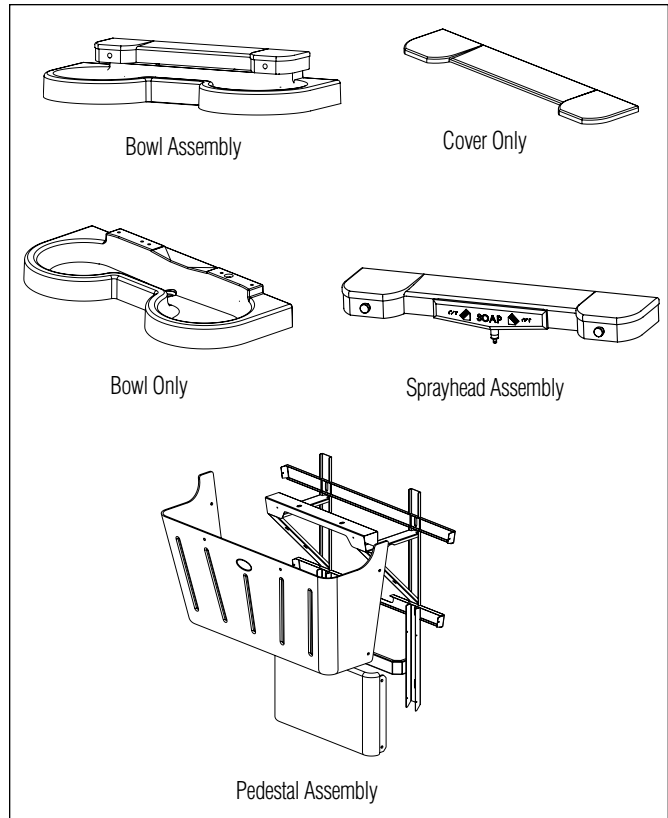

SS-Series Bowl Assembly

SS-2N-BOWL and SS-3N-BOWL

These kits consist of the bowl and sprayhead assembly and are available as a replacement or a retrofit. The replacement includes the bowl, the sprayhead with all the integral parts and the components required to connect to the pedestal assembly. The retrofit adds the parts required to change the type of control valves.

SS-Series Bowl Only Assembly

SS-2N-BOWL-ONLY and SS-3N-BOWL-ONLY

These kits are just for a replacement Terreon bowl.

SS-Series Pedestal Assembly

SS-2N-PED and SS-3N-PED

These kits consist of the pedestal frame, access panel, control valve assembly and supply connections.

SS-Series Sprayhead Assembly and Cover

SS-1N-SPYD-ASSY

These kits consist of the Terreon sprayhead body and optional sprayhead cover with all components required for connecting to the valve assembly. They are available as a replacement or a retrofit. The retrofit will include the valve assembly.

SS-2N-SPYD-ASSY and SS-3N-SPYD-ASSY

These kits consist of the polymer sprayhead body and optional Terreon sprayhead cover with all the components required for connecting to the valve assembly. They are available as a replacement or a retrofit. The retrofit will include the valve assembly.

SS-Series Cover Assembly

SS-2N-COVR-ONLY and SS-3N-COVR-ONLY

These kits are for replacement Terreon sprayhead covers.

Product Compliance

Listed by NSF International to

- NSF/ANSI 372 (SS-2N-BOWL, SS-3N-BOWL, SS-2N-PED, SS-3N-PED, SS-1N-SPYD-ASSY, SS-2N-SPYD-ASSY, SS-3N-SPYD-ASSY)

Certified to
NSF/ANSI 372

Listed by UL Environment to

- GreenGuard Gold