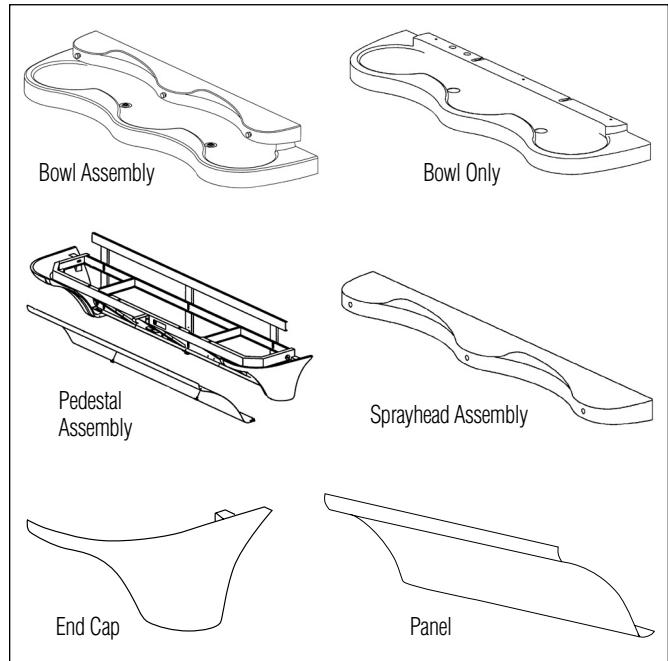

MG-Series Bowl Only Assembly

MG-2-BOWL-ONLY and MG-3-BOWL-ONLY

These kits are just for a replacement Terreon bowl.

MG-Series Pedestal Assembly

MG-2-PED and MG-3-PED

These kits consist of the pedestal frame, end caps, access panel, control valve assembly and supply connections.

MG-Series Sprayhead Assembly

MG-2-SPYD-ASSY and MG-3-SPYD-ASSY

These kits consist of the Terreon sprayhead with all the integral parts and the components required for connecting to the valve assembly in the pedestal. They are available as a replacement or retrofit. The retrofit adds the parts required to change the type of control valves.

MG-Series End Caps and Panel

MG-2-PANEL-CAPS and MG-3-PANEL-CAPS

These kits are for replacement stainless steel access panels, Terreon right and/or left end caps. The access panels and caps can be ordered individually or in any combination.