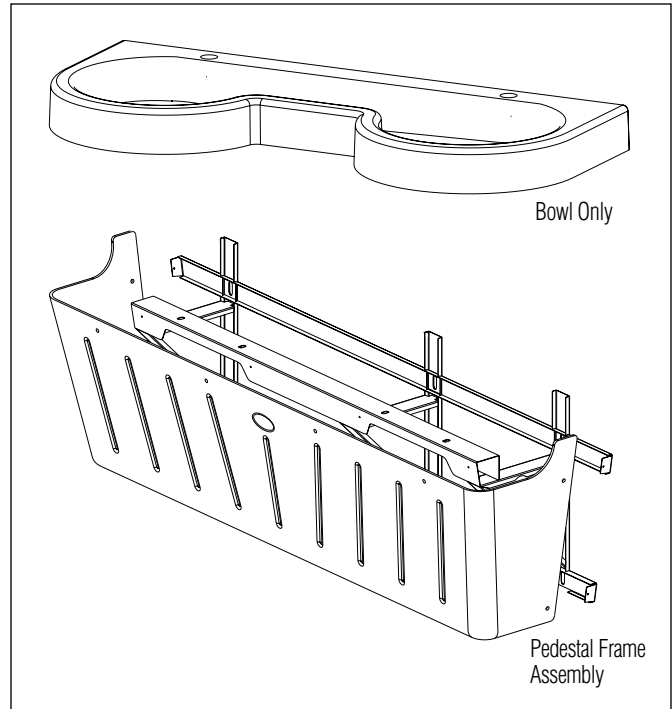

Construction

Terreon® Solid Surface Material (Bowl)

The continuous bowl is constructed of Terreon®, a densified solid surface material composed of bio-based resin, or TerreonRE, a densified solid surface material composed of a bio-based resin and preconsumer recycled granules. Terreon and TerreonRE are resistant to chemicals, stains, burns and impact. Surface damage can be easily repaired with everyday cleansers or fine grit abrasives.

Pedestal Frame and Access Panel

Panel is composed of high impact polymer. Bowl assembly and access panel are secured to a heavy gauge stainless steel support frame mounted to the wall.

EXD-Series Bowl Only Assembly

EXD-2N-BOWLONLY and EXD-3N-BOWLONLY

These kits are just for a replacement Terreon bowl.

EXD-Series Pedestal Assembly

EXD-2N-PED and EXD-3N-PED

These kits consist of the pedestal frame, access panel, control valve assembly and supply connections.