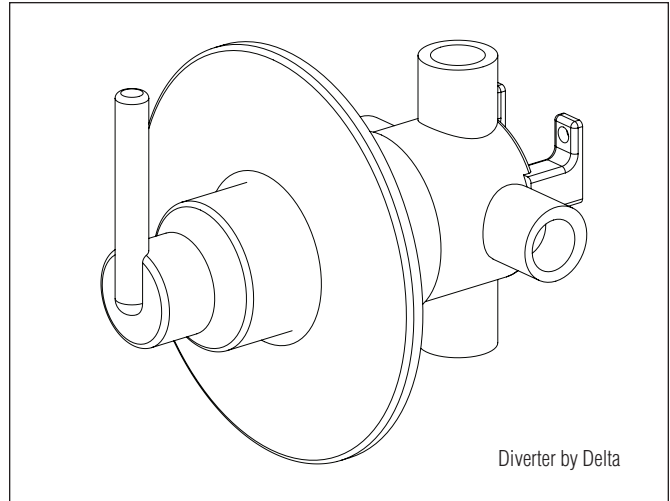

Model DV Diverter Valve

Features

- Durable Brass Construction
- Chrome Plated Trim
- 1/2" NPT Connections
- ADA Compliant

Model	Description	Part No.
□ DV	Two-Outlet Diverter Valve	S27-346

Rough-in Dimensions

Note: Plug Right Port