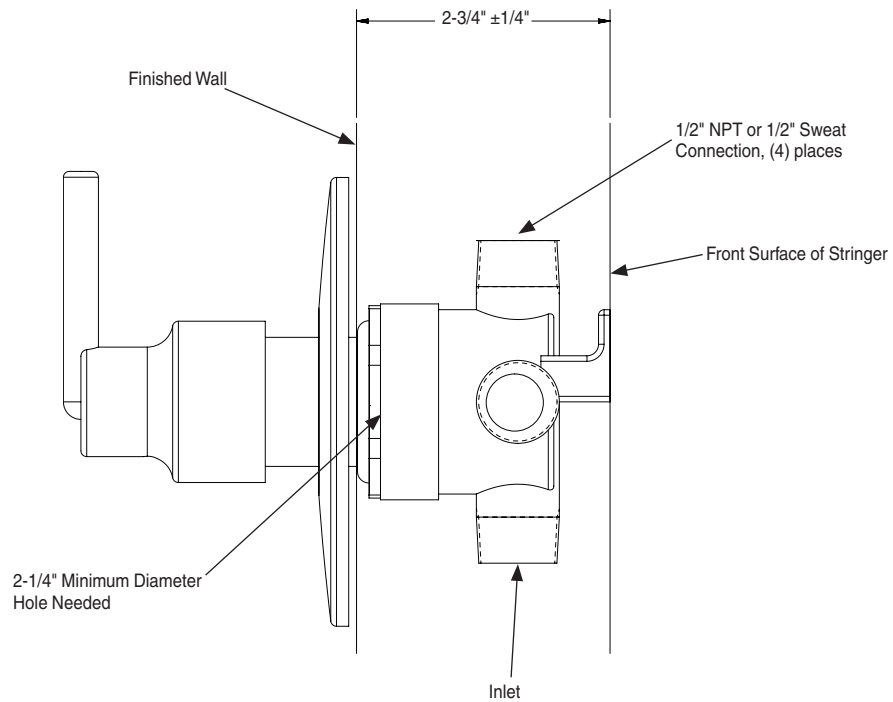

Model DV Diverter Valve

Features

- Durable Brass Construction
- Chrome Plated Trim
- 1/2" NPT Connections
- ADA Compliant

Model	Description	Part No.
□ DV	Two-Outlet Diverter Valve	S27-346

Rough-in Dimensions

Note: Plug Right Port