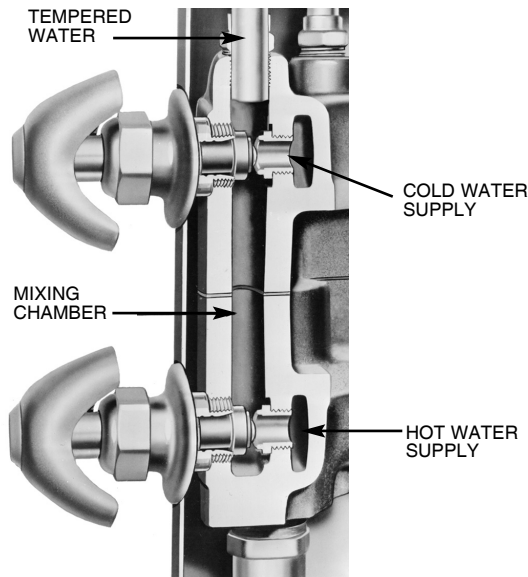

## Compression-Type Valves

### Single-Temperature Compression Valve

(suffix SV)

This valve offers no temperature selection to the bather. Hot and cold water is blended at a master mixing valve and tempered water is piped to the shower valves. Single-temperature systems are less expensive to install and maintain than adjustable-temperature systems. However, since most adults and athletes like to select their own shower temperature, good planning for group shower rooms dictates the inclusion of some stations with adjustable temperature. Single-temperature compression valves for tempered water systems are available on all Bradley showers.

Single-temperature compression valve. Available with lever handle for ADA application (suffix SVL).

The hot supply to these valves should always be tempered by a master controller, either at a remote location or mounted in the shower equipment.

### Two-Handle Compression Valve

(suffix HC)

Hot and cold compression valve features heavy-duty construction and manual volume/temperature selection to the individual bather. The valve handles are solid stainless steel, have a swept back design and are mated to the 5/8" diameter valve stem by a fluted arrangement which provides a long-lasting attachment. The shutoff washer rests in a Celcon swivel which prevents grinding against the renewable bronze seat. A nylon insert in the washer retaining screw prevents the washer from loosening or falling out. Colored index buttons indicate water service. Handles and index buttons are secured with vandal-resistant Allen head screws. All parts are chrome plated or stainless steel.