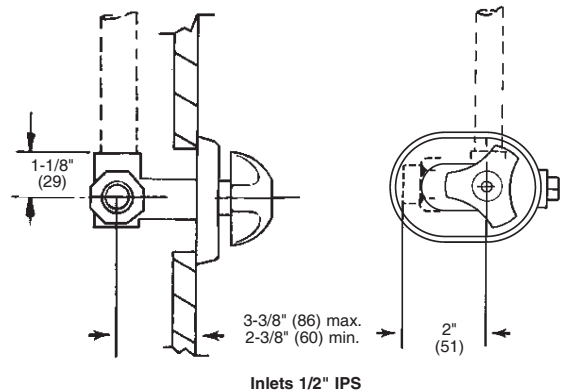

Single Compression Valve with/without Stops (1C-SV-IS/1C-SV)

Document No. 5400

This information is subject to change without formal notice.
© 2005 Bradley Corporation
10-11-2005 (1 Page Total)

P.O. Box 309, Menomonee Falls, WI 53052-0309
Phone 1-800-BRADLEY FAX 262-251-5817
<http://www.bradleycorp.com>