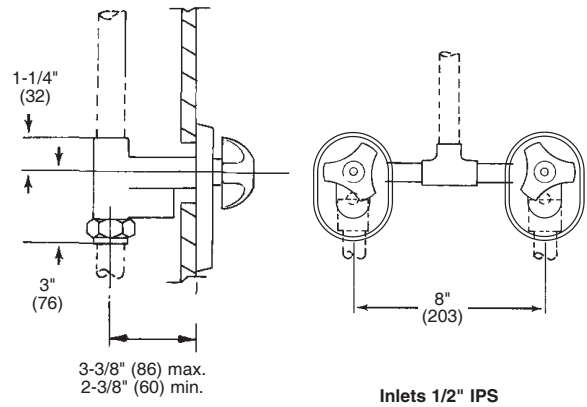

Hot and Cold Compression Valve with/without Stops (1C-HC-IS/1C-HC)